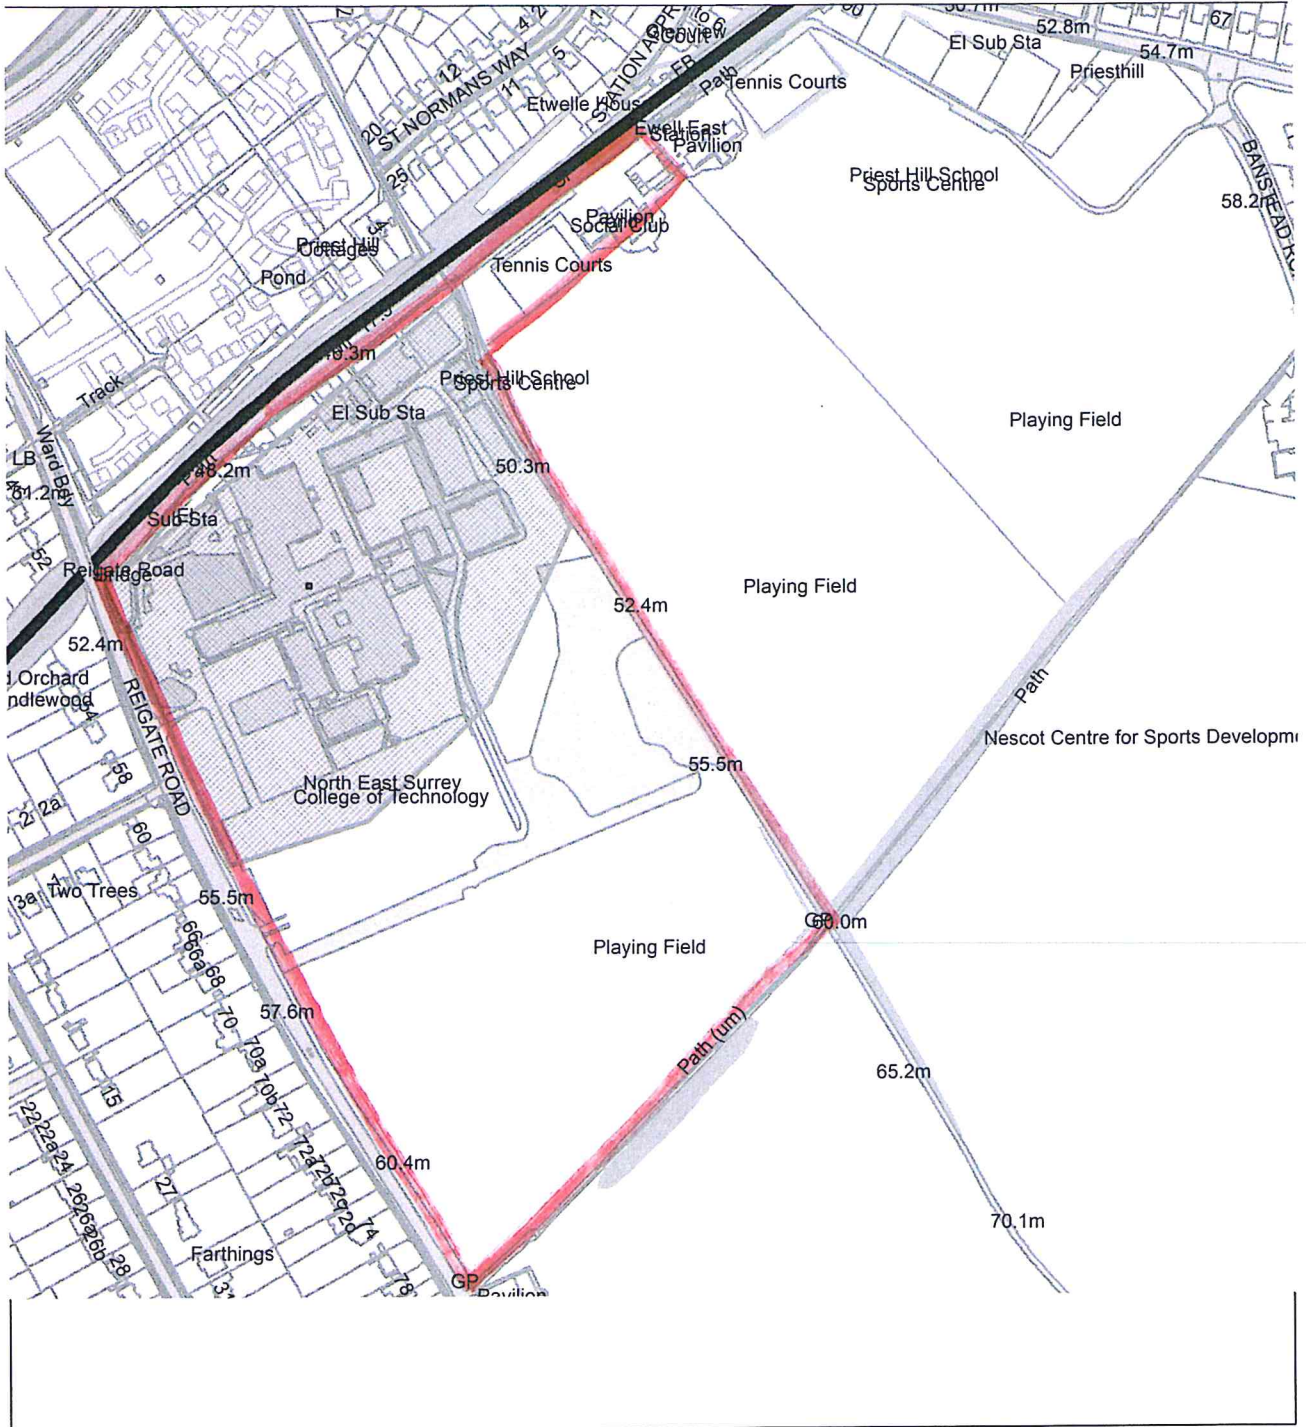

15/01299/FUL

Nescot, Reigate Road, Ewell

Scale : 1:4249

Date	26 February 2016
Comments	
SLA Number	71

Reproduced from the Ordnance Survey map with the permission of the Controller of Her Majesty's Stationery Office © Crown Copyright 2000.